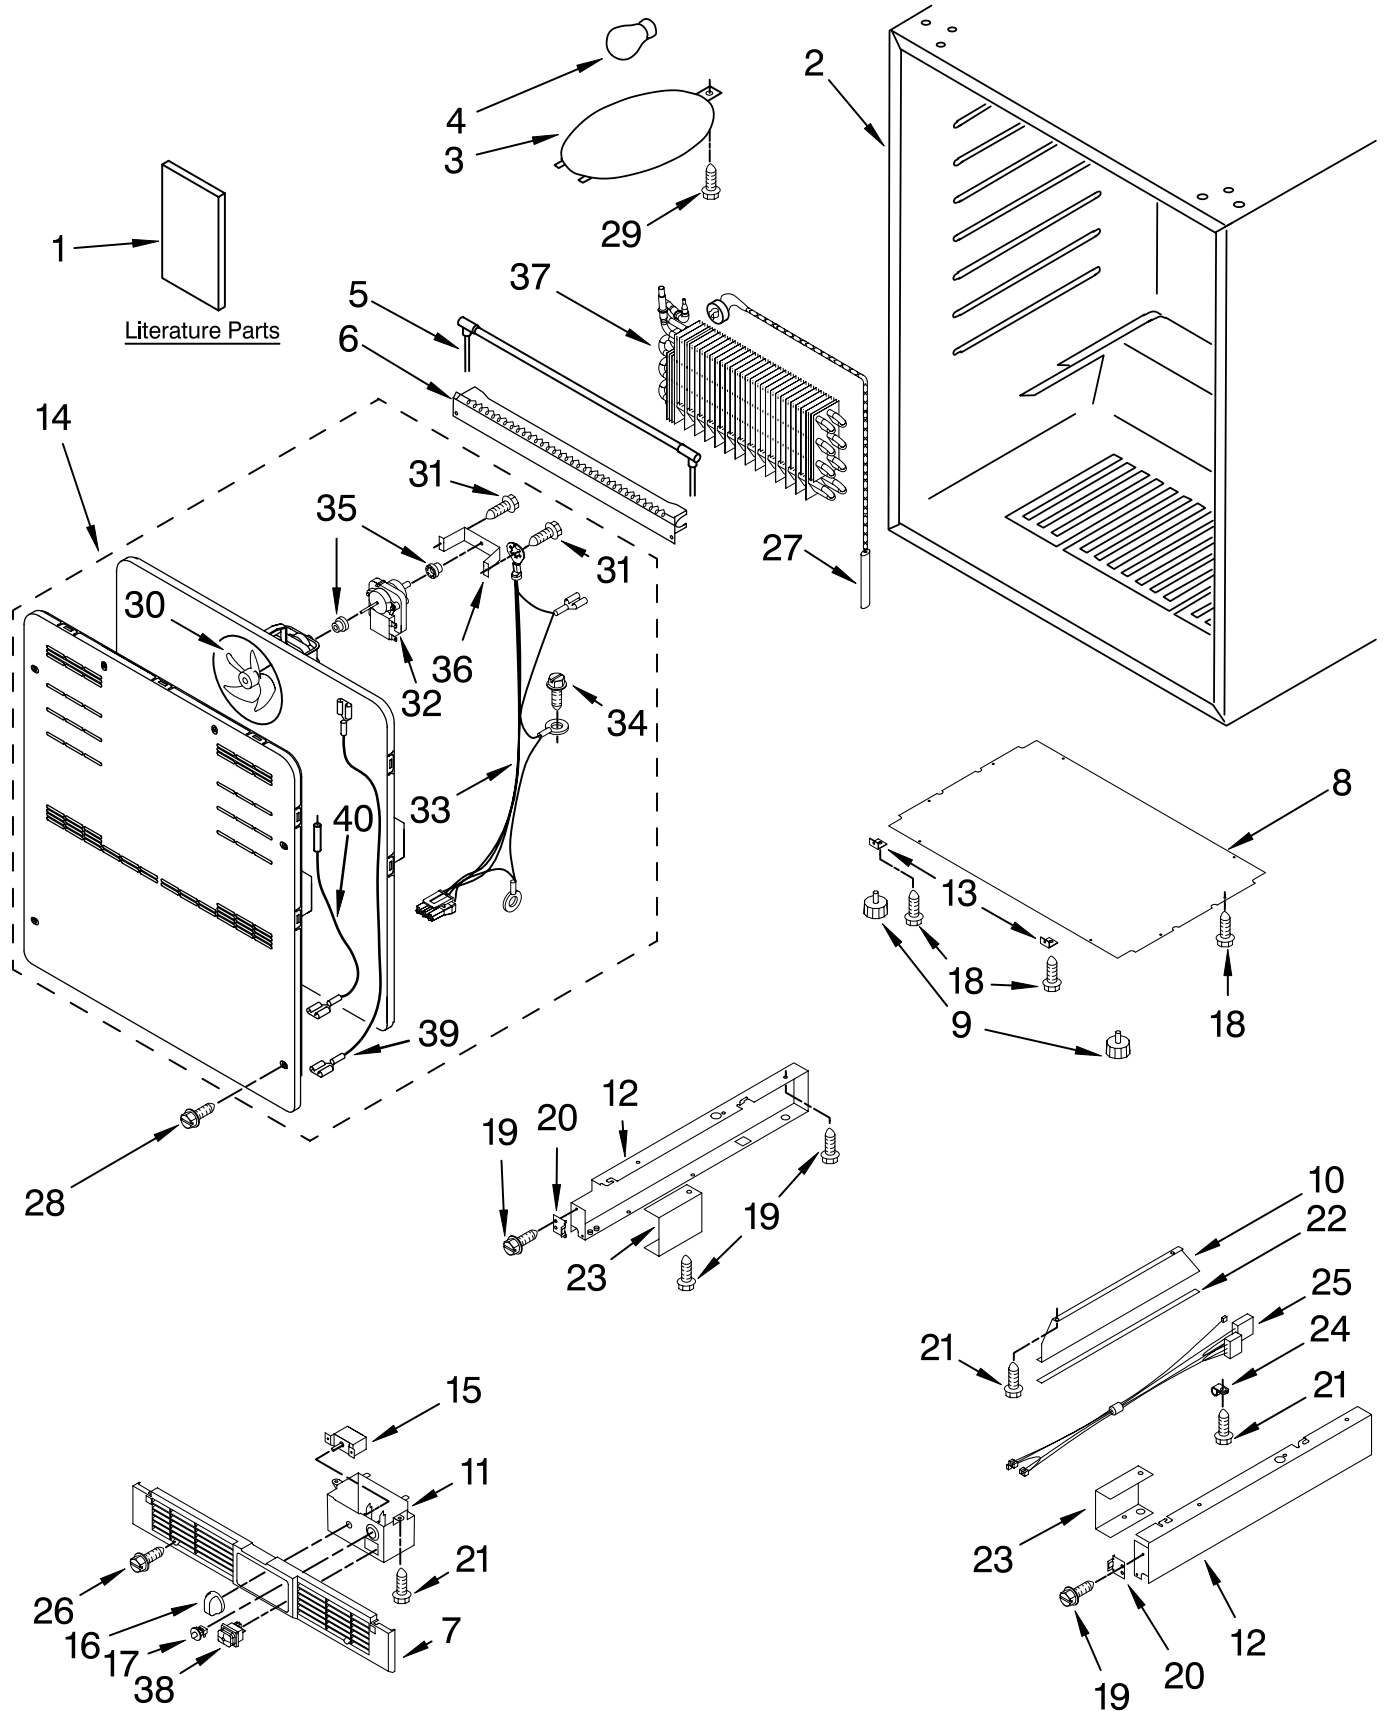

For Models: KBC024LSBX00
(Black Cabinet)

FOR ORDERING INFORMATION REFER TO PARTS PRICE LIST

CABINET PARTS

For Models: KBC024LSBX00
(Black Cabinet)

Illus. No.	Part No.	DESCRIPTION	Illus. No.	Part No.	DESCRIPTION	Illus. No.	Part No.	DESCRIPTION
1		Literature Parts	13	4344771	Bracket, Grille	26	4344827	Screw
	2300277	Use & Care Guide	14	4344841	Evaporator Fan	27	4344792	Thermal Fuse
	4344901	Wiring Diagram			Assembly	28	4344793	Screw
2		Cabinet (Not A	15	4344860	Thermostat	29	4344791	Screw
		Service Part)	16	4344768	Knob, Thermostat	30	4344783	Fan Blade
3	4344739	Lens, Light	17	4344767	Switch, Plunger	31	4344878	Screw
4	4344740	Bulb, Light	18	4344826	Screw	32	4344865	Evaporator Fan
5	4344746	Heater, Defrost	19	4344797	Screw			Motor
6	4344747	Heat Shield	20	4344819	Clip, Grille	33	4344877	Harness, Wire
7	4344761	Grille	21	4344825	Screw	34	4344832	Screw, Ground
8	4344762	Plate, Bottom	22	4344823	Seal	35	4344778	Grommet, Fan Motor
9	4344763	Foot, Leveling	23		Frame, Support	36	4344899	Bracket, Motor
10	4344764	Brace, Support		4344821	Right	37		Evaporator
11	4344898	Control Box		4344820	Left			(Not Serviced)
12		Frame, Side	24	4344824	Clip, Harness	38	4344858	Switch, Light
	4344789	Left Side	25	4344857	Harness, Wire	39	4344917	Transformer Cable
	4344790	Right Side				40	4344918	Temperature Sensor